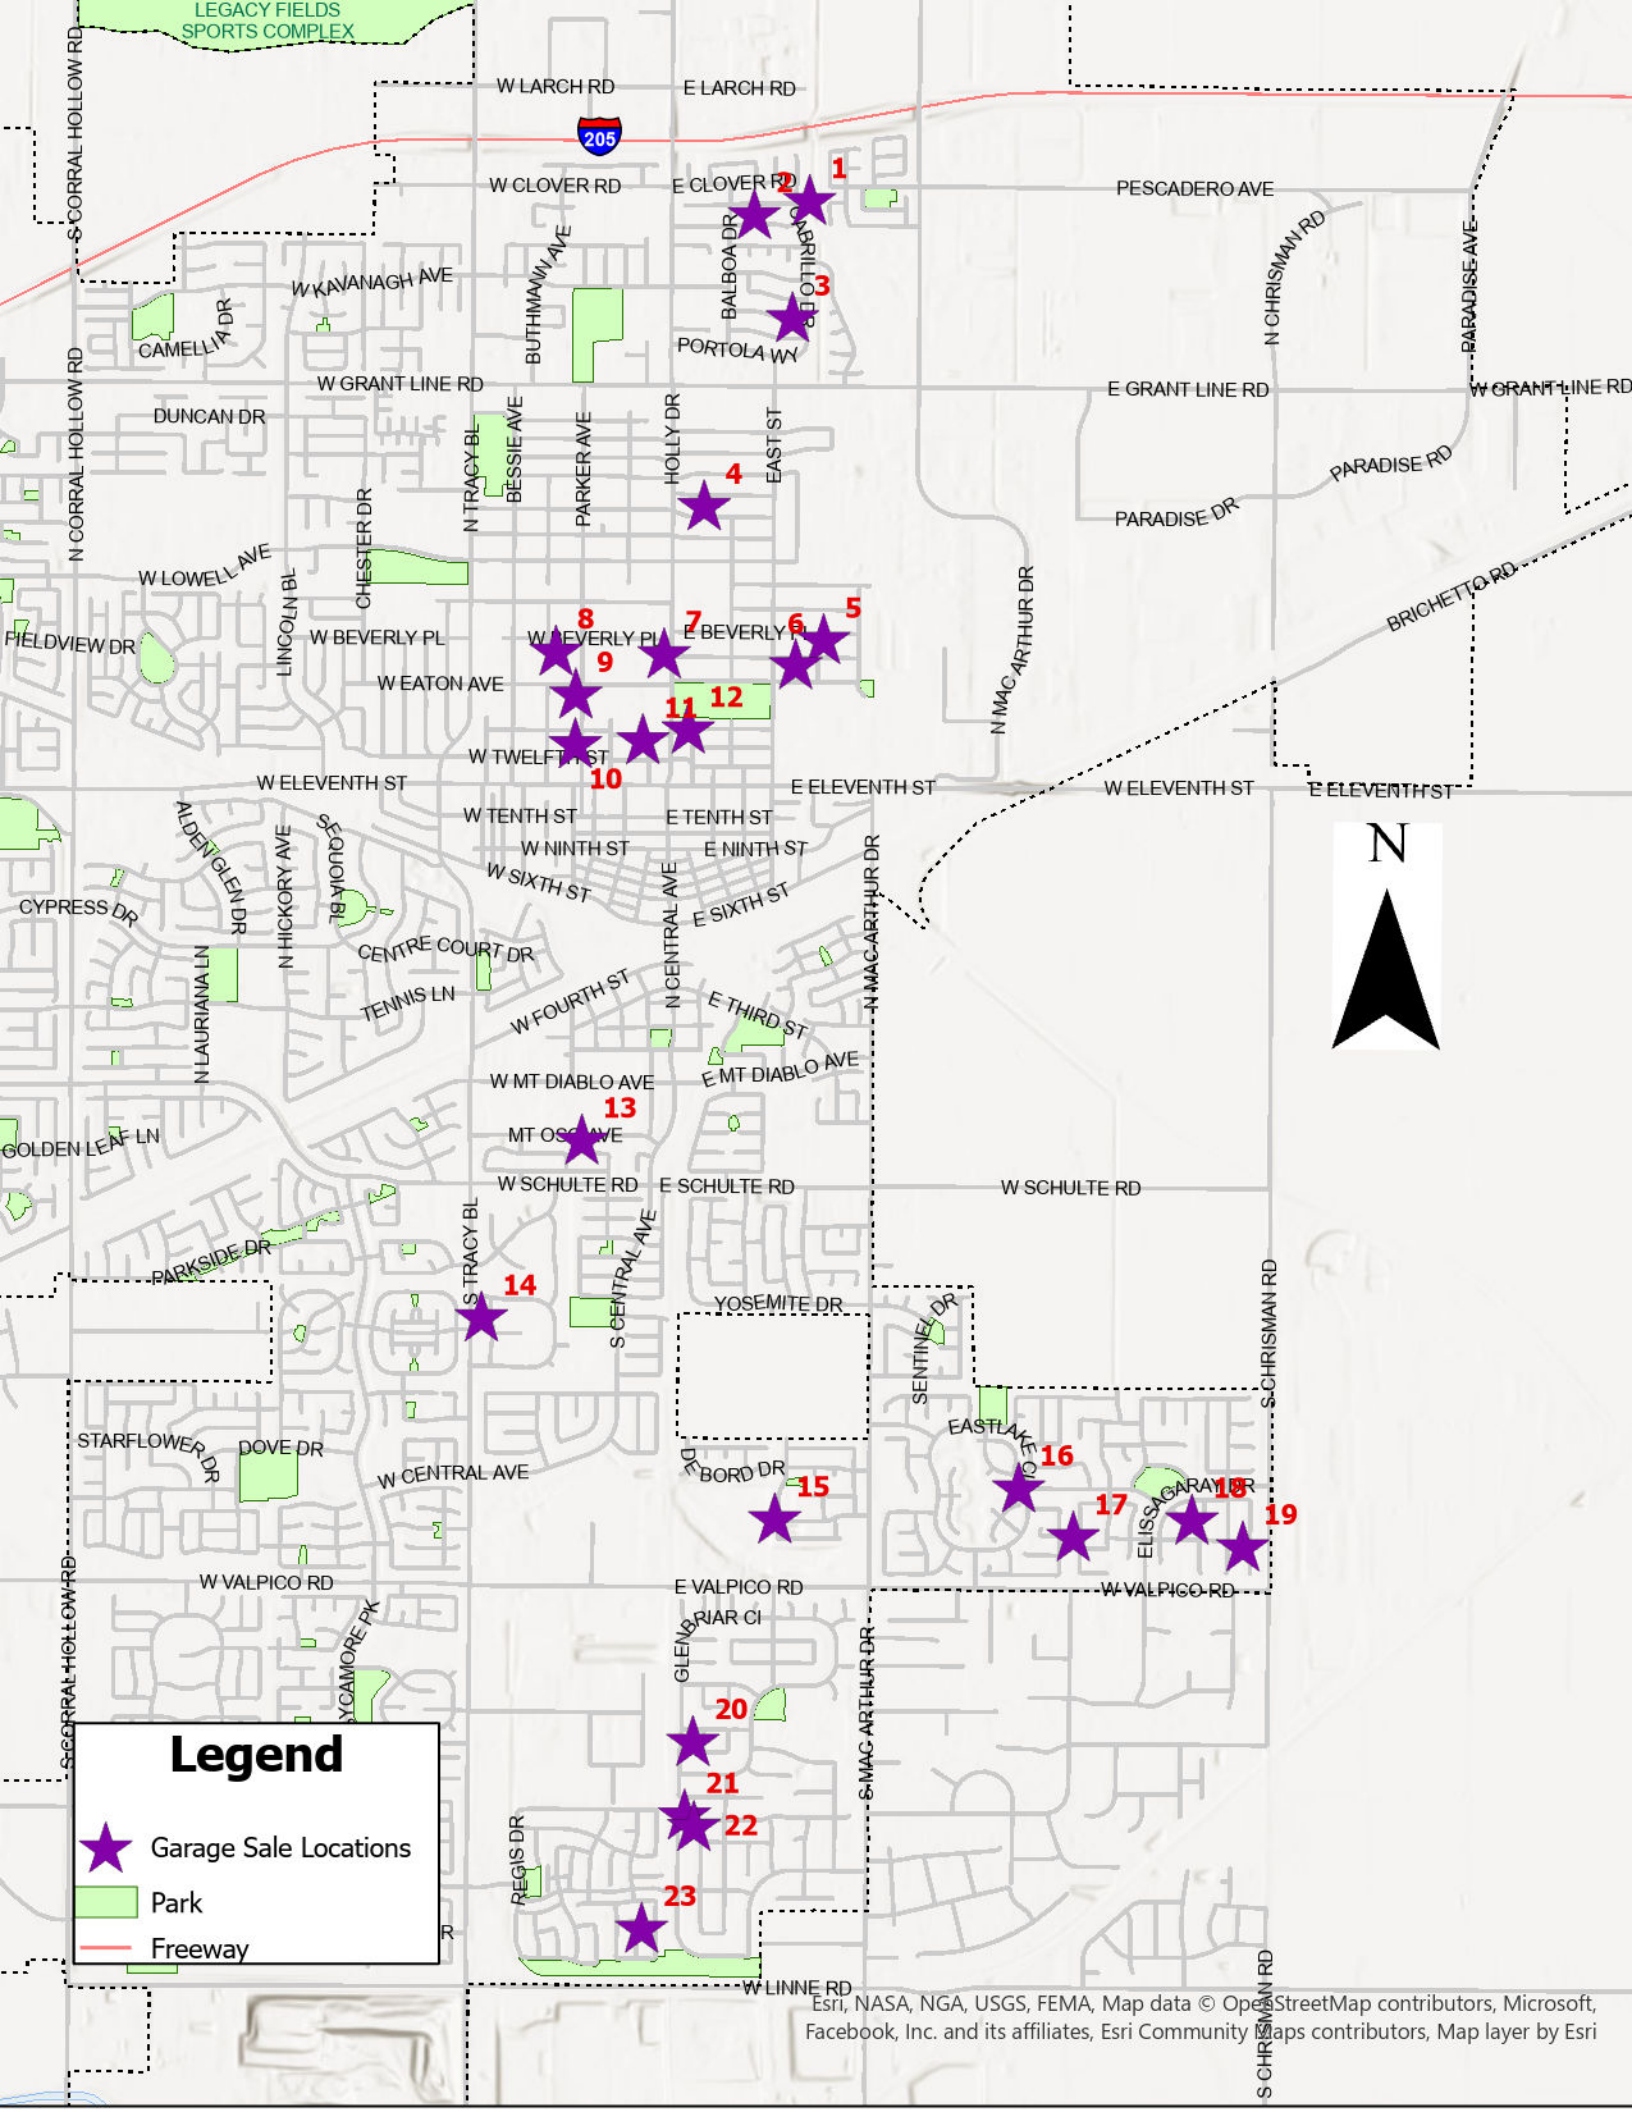

EAST SIDE CITY GARAGE SALE - OCTOBER 7, 2023

Map Point	Street Number	Street Name	Cross Street	Childrens Clothing	Womens Clothing	Tools	Mens Clothing	Furniture	Housewares	Toys	Electronics	Outdoor Items	Appliances	Mult-Family	Misc. Items	Other
18	2609	Annette Court	Roger Drive	X	X	X		X	X	X		X			X	
19	2703	Gilberte Court	Roger Drive		X	X			X						X	Horse Tack, Adirondack Ski Chair
20	421	Glenbriar Circle	Kelley Mist Lane	X	X			X	X	X		X	X		X	Crafting Supplies, Christmas Décor
21	4142	Glenhaven Drive	Ridgeview Drive			X					X	X			X	Motorcycle, Fish Tank, Camping Items
22	4203	Lindsey Lane	Christopher Michael Lane		X		X		X			X			X	
23	4724	Cherub Way	Dandelion Loop	X	X		X	X	X			X			X	

**Map available at www.RecycleInsideTheTriangle.com

LEGACY FIELDS SPORTS COMPLEX

Legend

- Garage Sale Locations
- Park
- Freeway