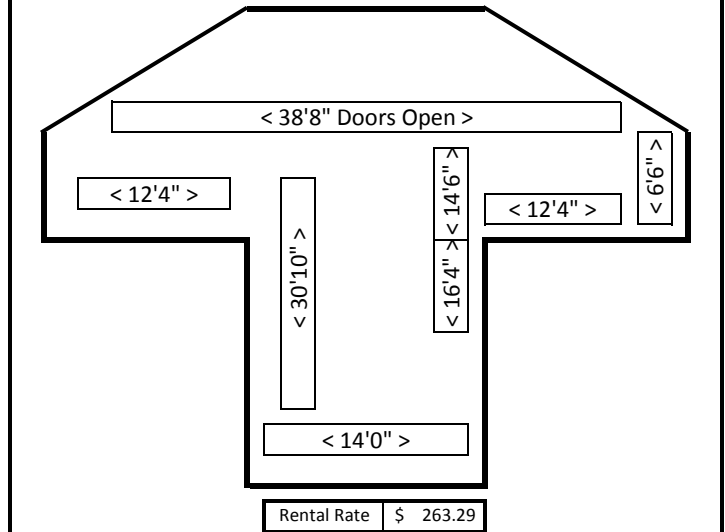

Tracy Municipal Airport -- Hangar Sizes and Rental Rates

**"B-Series" Large T Hangar 1,310 sq. ft.
13' 8" Door Height**

**"G-Series" Medium T Hangar 875 sq. ft.
11' 5" Door Height**

**"3-Series and 4-Series" Medium T Hangar 820 sq. ft.
10' 2" Door Height**

**"F-Series" Small T Hangar 690 sq. ft.
10' 2" Door Height**

Rental Rates Effective ----- 2/1/2020 - 01/01/2021 ----- All measurements are approximate