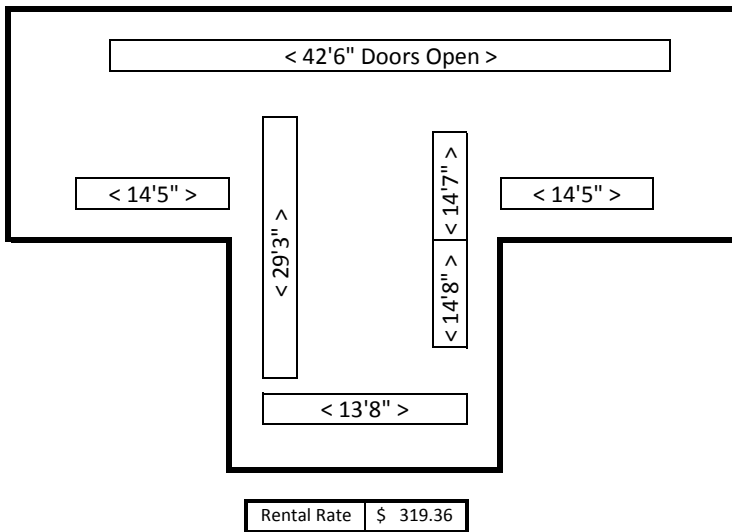

Tracy Municipal Airport -- Hangar Sizes and Rental Rates

**"B-Series" Large T Hangar 1,310 sq. ft.
13' 8" Door Height**

**"G-Series" Medium T Hangar 875 sq. ft.
11' 5" Door Height**

**"3-Series and 4-Series" Medium T Hangar 820 sq. ft.
10' 2" Door Height**

**"F-Series" Small T Hangar 690 sq. ft.
10' 2" Door Height**

Rental Rates Effective ----- 2/1/2020 - 01/01/2021 ----- All measurements are approximate