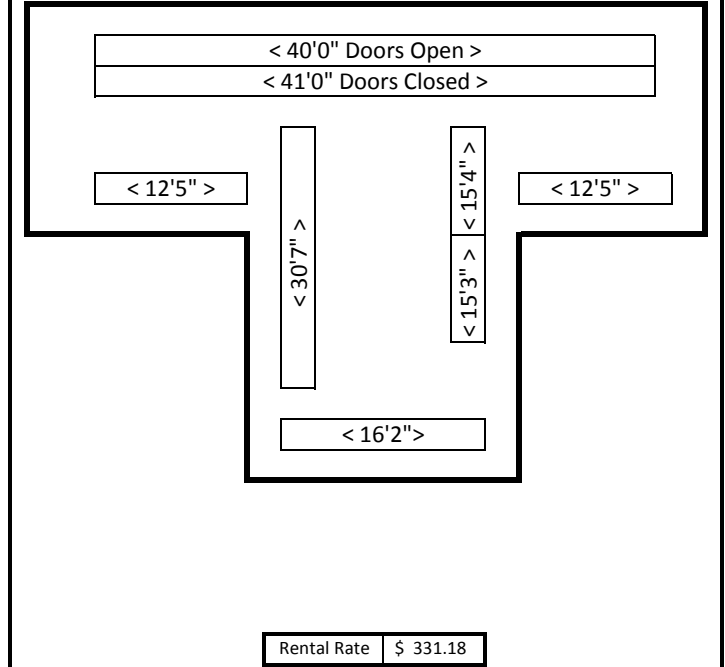

Tracy Municipal Airport -- Hangar Sizes and Rental Rates

**"B-Series" Large T Hangar 1,310 sq. ft.
13' 8" Door Height**

**"G-Series" Medium T Hangar 875 sq. ft.
11' 5" Door Height**

**"3-Series and 4-Series" Medium T Hangar 820 sq. ft.
10' 2" Door Height**

**"F-Series" Small T Hangar 690 sq. ft.
10' 2" Door Height**

Rental Rates Effective ----- 2/1/2020 - 01/01/2021 ----- All measurements are approximate