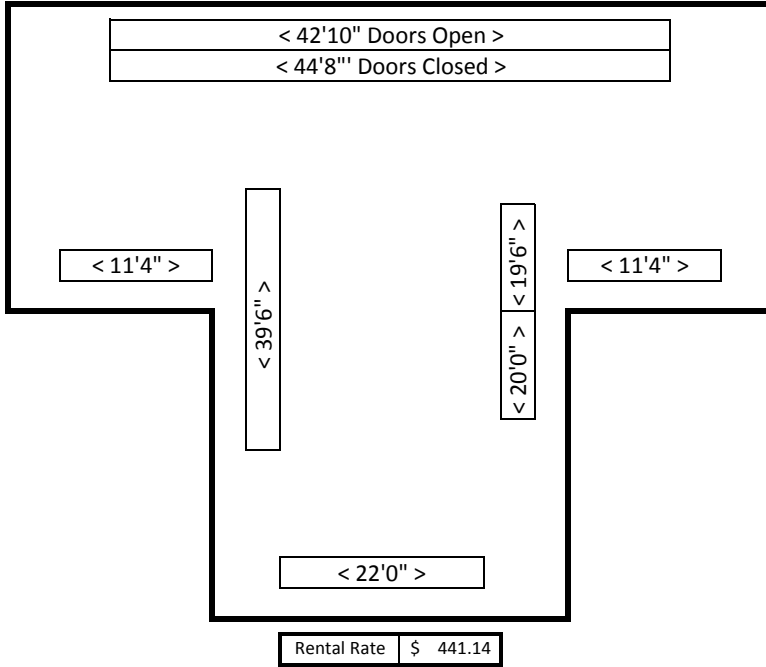

Tracy Municipal Airport -- Hangar Sizes and Rental Rates

**"B-Series" Large T Hangar 1,310 sq. ft.
13' 8" Door Height**

**"G-Series" Medium T Hangar 875 sq. ft.
11' 5" Door Height**

**"3-Series and 4-Series" Medium T Hangar 820 sq. ft.
10' 2" Door Height**

**"F-Series" Small T Hangar 690 sq. ft.
10' 2" Door Height**

Rental Rates Effective ----- 2/1/2020 - 01/01/2021 ----- All measurements are approximate